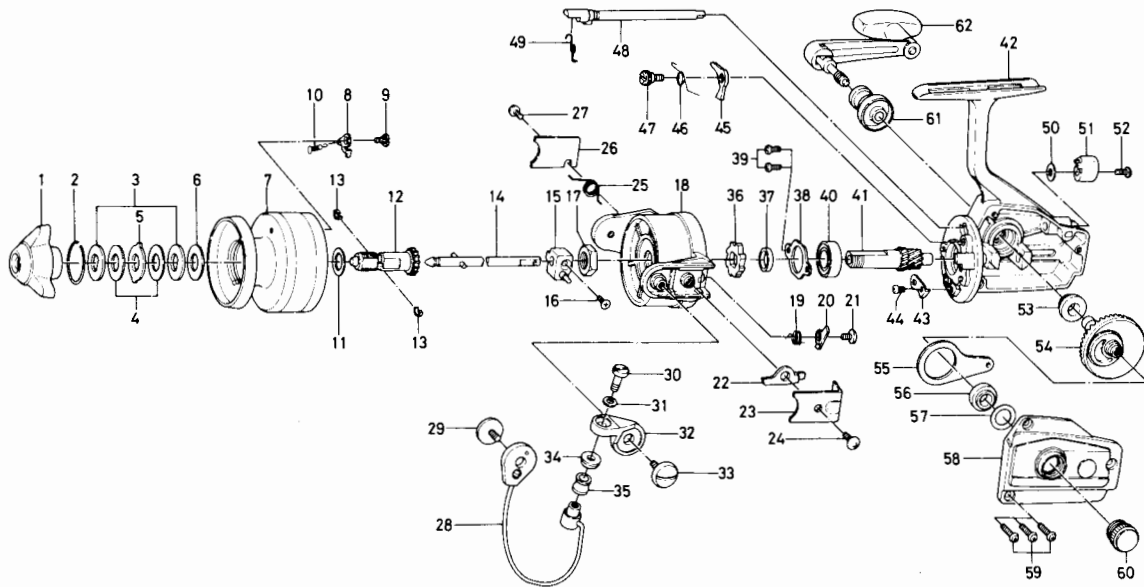

SPINNING REEL 1600X

Key No. 1 ~ 13

6-733-7904 Spool assembly \$9.65

Key No.	Parts No.	Parts Name	Price Per Piece	Key No.	Parts No.	Parts Name	Price Per Piece
1	6-740-3311	Drag knob	\$1.55	32	6-231-2901	Arm lever	\$1.40
2	6-170-4601	Drag washer retainer	.15	33	6-363-5201	Arm lever screw	.60
3	6-374-4802	Drag D washer	.15	34	6-501-1601	Roller collar	.20
4	6-373-3701	Disc washer	.35	35	6-250-4211	Line roller	.40
5	6-373-3603	Drag A washer	.15	36	6-280-9001	Ratchet	.70
6	6-373-3704	Drag washer A	.15	37	6-501-9801	Spacer	.15
7	6-733-9002	Spool	See Assy.	38	6-321-0901	Ball bearing ret. washer	.20
8	6-030-5311	Spool click claw	.40	39	6-351-0901	Ball bearing ret. washer screw	.15
9	6-363-4501	Spool click claw screw	.15	40	6-635-4801	Ball bearing	5.85
10	6-144-9201	Spool click claw spring	.15	41	6-403-2201	Pinion gear	1.60
11	6-375-5701	Spool washer	.15	42	6-701-5004	Body	7.65
12	6-720-1721	Spool metal	1.95	43	6-041-8301	Cam kick plate	.25
13	6-151-7211	Spool metal leaf spring	.20	44	6-351-6601	Cam kick plate screw	.15
14	6-711-4601	Main shaft	1.15	45	6-111-8201	Anti-reverse claw	.45
15	6-637-0102	Oscillating support	.75	46	6-145-1601	Anti-reverse claw spring	.15
16	6-351-5311	Oscillating slider screw	.15	47	6-364-0201	Anti-reverse claw screw	.20
17	6-340-8301	Rotor nut	.20	48	6-461-7101	Anti-reverse cam	.95
18	6-202-1122	Rotor	4.65	49	6-145-0801	Anti-reverse cam spring	.15
19	6-145-0701	Bail kick cam spring	.15	50	6-371-6903	Anti-reverse lever washer	.15
20	6-571-0811	Bail kick cam	.35	51	6-541-6801	Anti-reverse lever	.20
21	6-354-0701	Bail kick cam screw	.15	52	6-353-4401	Anti-reverse lever screw	.15
22	6-571-0701	Bail kick lever	.20	53	6-637-4511	Bearing metal	.25
23	6-041-7221	Bail kick lever cover	.35	54	6-414-1301	Drive gear	2.25
24	6-351-7701	Bail kick lever cover screw	.15	55	6-481-2101	Oscillating slider	.45
25	6-145-1001	Bail spring	.15	56	6-637-4511	Bearing metal	.25
26	6-041-7301	Bail spring cover	.20	57	6-372-8600	Drive gear washer	.15
27	6-351-7701	Bail spring cover screw	.15	58	6-707-0202	Body cover	3.30
28	6-725-8101	Bail	2.70	59	6-353-0001	Body cover screw	.15
29	6-363-9501	Bail holder screw	.60	60	6-363-6001	Handle screw cap	.60
30	6-353-1811	Bail screw	.40	61	6-071-2802	Handle stand	2.05
31	6-375-1001	Bail washer	.15	62	6-747-7601	Handle	4.40