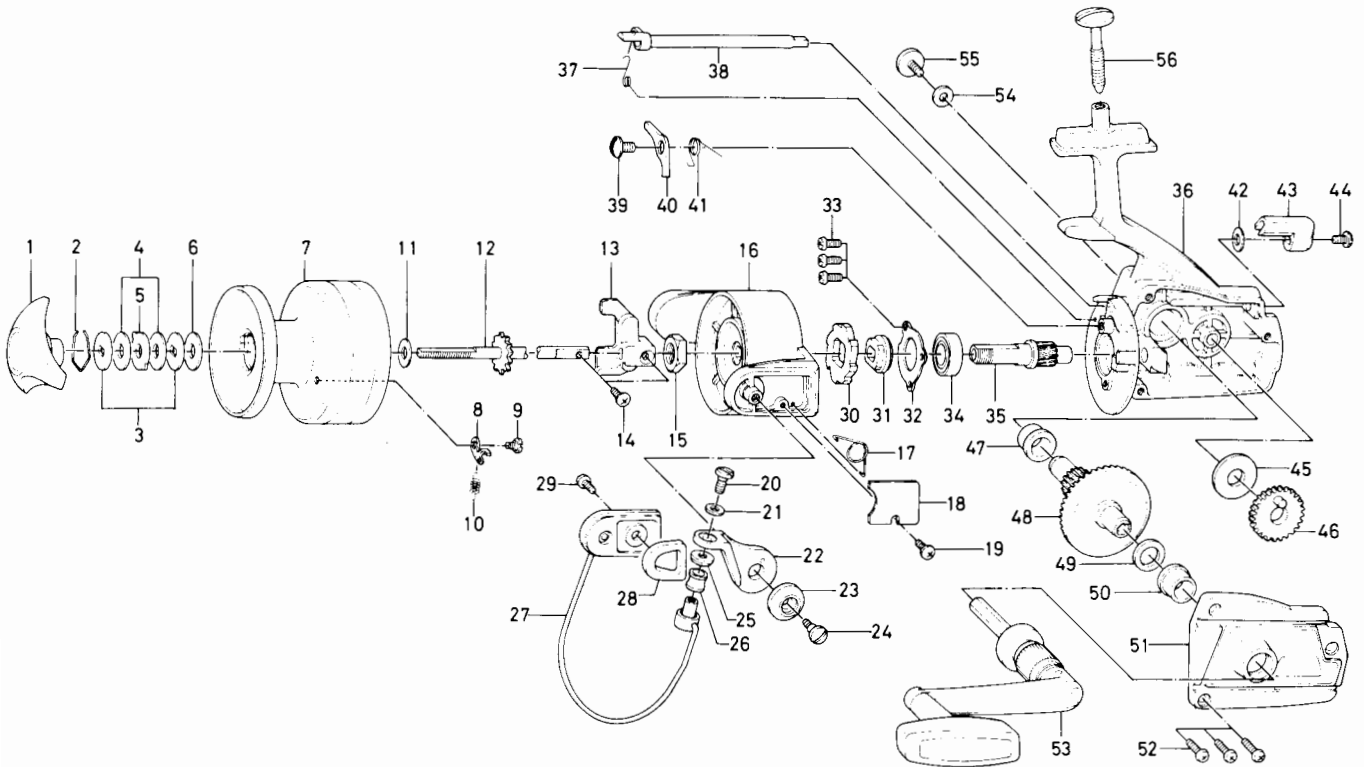

SPINNING REEL

2600PS

Key No. 2 ~ 10
6-733-3902 Spool assembly \$9.60

Key No.	Parts No.	Parts Name	Price Per Piece
1	6-740-2103	Drag knob	\$1.60
2	6-170-4001	Drag washer retainer	.15
3	6-373-2502	Drag D washer	.15
4	6-372-4901	Disc washer	.30
5	6-375-5301	Drag A washer	.15
6	6-370-6901	Drag washer A	.20
7	6-733-8002	Spool	See Assy.
8	6-030-6801	Spool click claw	.35
9	6-363-8401	Spool click claw screw	.20
10	6-144-1211	Spool click claw spring	.20
11	6-374-9002	Spool washer	.15
12	6-710-9123	Main shaft	1.10
13	6-481-0901	Oscillating slider	.35
14	6-351-8901	Oscillating slider screw	.15
15	6-340-8301	Rotor nut	.20
16	6-201-7703	Rotor	3.30
17	6-143-5311	Bail Spring	.15
18	6-632-6411	Bail spring cover	.15
19	6-352-2501	Bail spring cover screw	.15
20	6-363-3111	Bail screw	.40
21	6-375-1101	Bail washer	.15
22	6-231-1901	Arm lever	1.80
23	6-130-3201	Bail holder cap	.15
24	6-363-1901	Arm lever screw	.35
25	6-501-2001	Roller collar	.20
26	6-250-4321	Line roller	.45
27	6-725-5621	Bail	2.75
28	6-210-3111	Balancer	.40