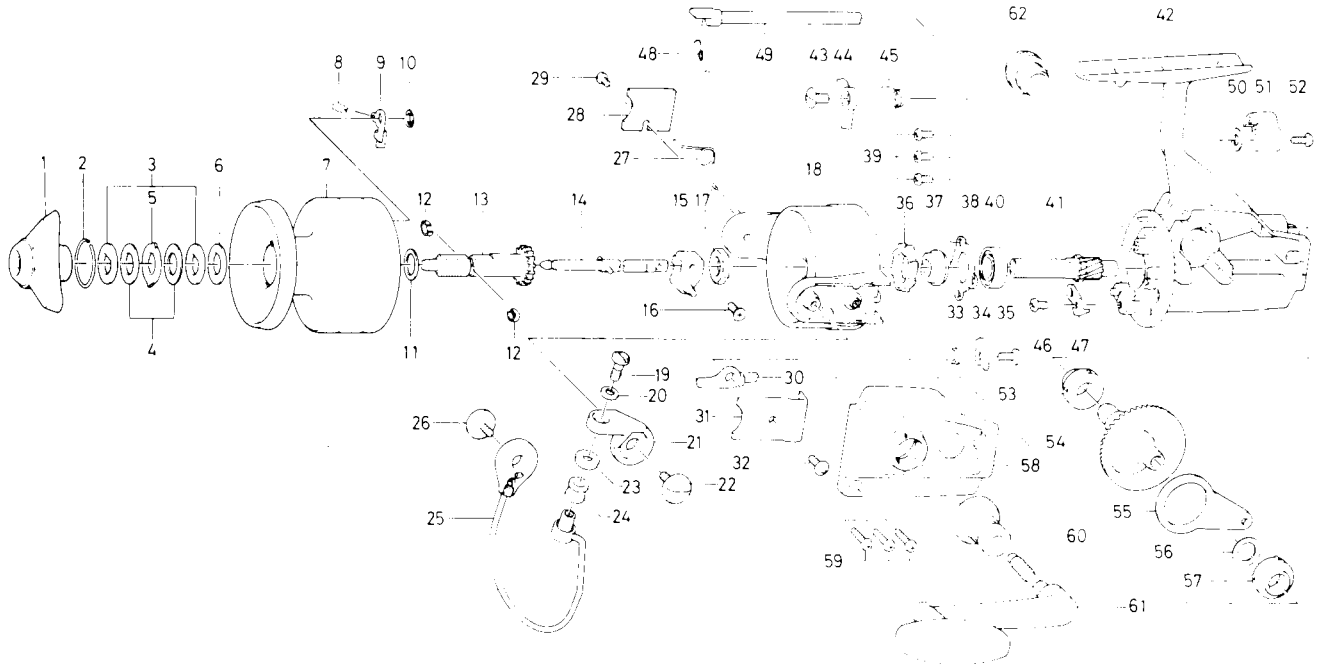

SPINNING REEL 2600X

Key No. 1 ~ 13
6-734-5501 Spool assembly \$12.00

Key No.	Parts No.	Parts Name	Price Per Piece	Key No.	Parts No.	Parts Name	Price Per Piece
1	6-740-4401	Drag knob	\$1.60	32	6-351-7701	Bail kick lever cover screw	\$.15
2	6-170-4601	Drag washer retainer	.15	33	6-145-0701	Bail kick cam spring	.15
3	6-376-4001	Drag D washer	.15	34	6-571-0901	Bail kick cam	.40
4	6-375-7802	Disc washer	.35	35	6-351-4701	Bail kick cam screw	.15
5	6-375-8002	Drag A washer	.20	36	6-280-9501	Ratchet	.70
6	6-375-7803	Drag washer A	.15	37	6-636-6711	Click gear	.25
7	6-734-6301	Spool	See Assy.	38	6-635-9901	Ball bearing ret. washer	.20
8	6-145-2101	Spool click claw spring	.20	39	6-351-6601	Ball bearing ret. washer screw	.15
9	6-030-6801	Spool click claw	.35	40	6-635-4801	Ball bearing	5.85
10	6-320-1402	Spool click claw retainer	.15	41	6-403-2801	Pinion gear	1.90
11	6-376-3901	Spool washer	.15	42	6-701-5901	Body	7.30
12	6-151-9501	Spool metal leaf spring	.20	43	6-352-1102	Anti-reverse claw screw	.15
13	6-720-3101	Spool metal	2.55	44	6-111-9201	Anti-reverse claw	.75
14	6-711-5501	Main shaft	1.50	45	6-144-5601	Anti-reverse claw spring	.15
15	6-637-3001	Oscillating support	.90	46	6-351-6601	Cam kick plate screw	.15
16	6-351-8901	Oscillating slider screw	.15	47	6-041-8301	Cam kick plate	.25
17	6-340-8301	Rotor nut	.20	48	6-144-0311	Anti-reverse cam spring	.15
18	6-202-1601	Rotor	3.30	49	6-461-5006	Anti-reverse cam	1.15
19	6-363-3111	Bail screw	.40	50	6-373-2700	Anti-reverse lever washer	.15
20	6-375-1101	Bail washer	.15	51	6-541-7301	Anti-reverse lever	.35
21	6-231-3501	Arm lever	1.60	52	6-352-2501	Anti-reverse lever screw	.15
22	6-363-9501	Arm lever screw	.60	53	6-501-6101	Bearing metal	.35
23	6-501-2001	Roller collar	.20	54	6-414-2301	Drive gear	1.95
24	6-250-4321	Line roller	.45	55	6-481-2401	Oscillating slider	.25
25	6-725-8501	Bail	2.75	56	6-371-2820	Drive gear washer	.15
26	6-363-9501	Bail holder screw	.60	57	6-501-6101	Bearing metal	.35
27	6-145-2001	Bail spring	.15	58	6-707-0801	Body cover	2.20
28	6-041-8801	Bail spring cover	.15	59	6-353-9001	Body cover screw	.15
29	6-352-2501	Bail spring cover screw	.15	60	6-071-3101	Handle stand	2.45
30	6-571-1001	Bail kick lever	.25	61	6-748-0001	Handle	6.25
31	6-041-8101	Bail kick lever cover	.55	62	6-363-4701	Handle screw cap	.60