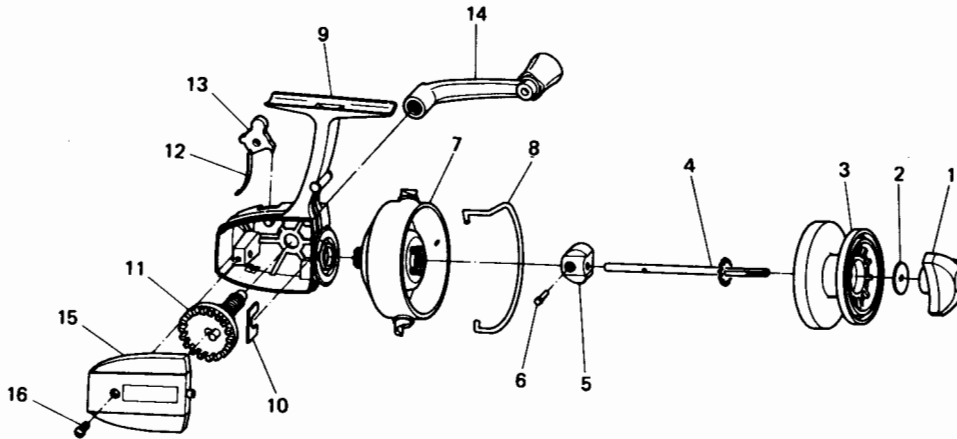

SPINNING REEL 7270A

LINE CAPACITY: 200 YDS., 8 LB. TEST (290m Dia. 0.23mm)

Key No.	Parts No.	Parts Name	Key No.	Parts No.	Parts Name
1	64413501	Drag knob	9	61923801	Body
2	63747901	Drag washer	10	66324011	Pinion retainer
3	67308001	Spool	11	64128901	Drive gear
4	67105301	Main shaft	12	61506201	Anti-reverse claw spring
5	64805101	Oscillating slider	13	61104711	Anti-reverse claw
6	64904411	Oscillating slider pin	14	67457501	Handle
7	67352501	Rotor	15	67056705	Body cover
8	62202331	Bail	16	63517001	Body cover screw