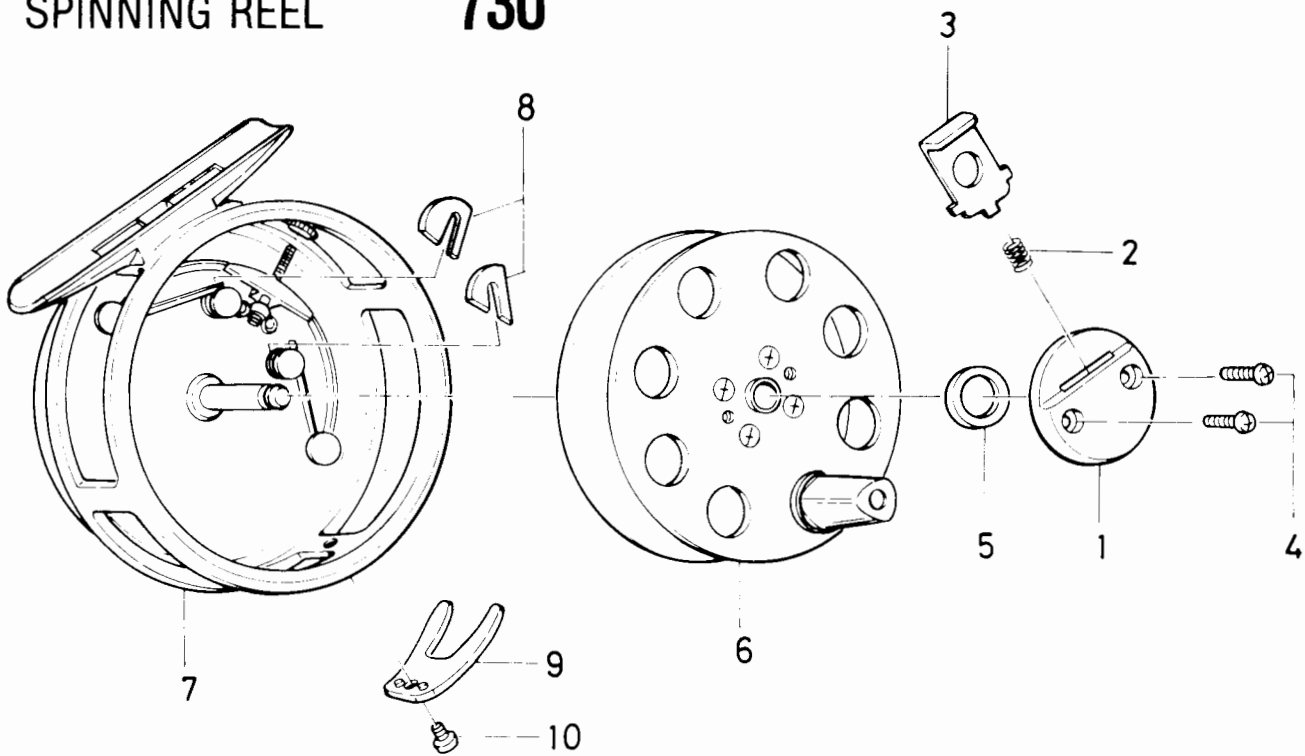

SPINNING REEL **730**

Key No.	Parts No.	Parts Name	Price Per Piece
1	6-130-4701	Cover	\$ .15
2	6-144-1801	Spool stopper spring	.15
3	6-541-3401	Spool stopper	.40
4	6-353-0001	Cover screw	.15
5	6-375-3801	Cover washer	.15
6	6-734-6501	Spool assembly	6.50
7	6-701-6401	Body	6.00
8	6-030-6901	Click claw	.20
9	6-310-2201	Line guard	.70
10	6-350-8912	Line guard screw	.15